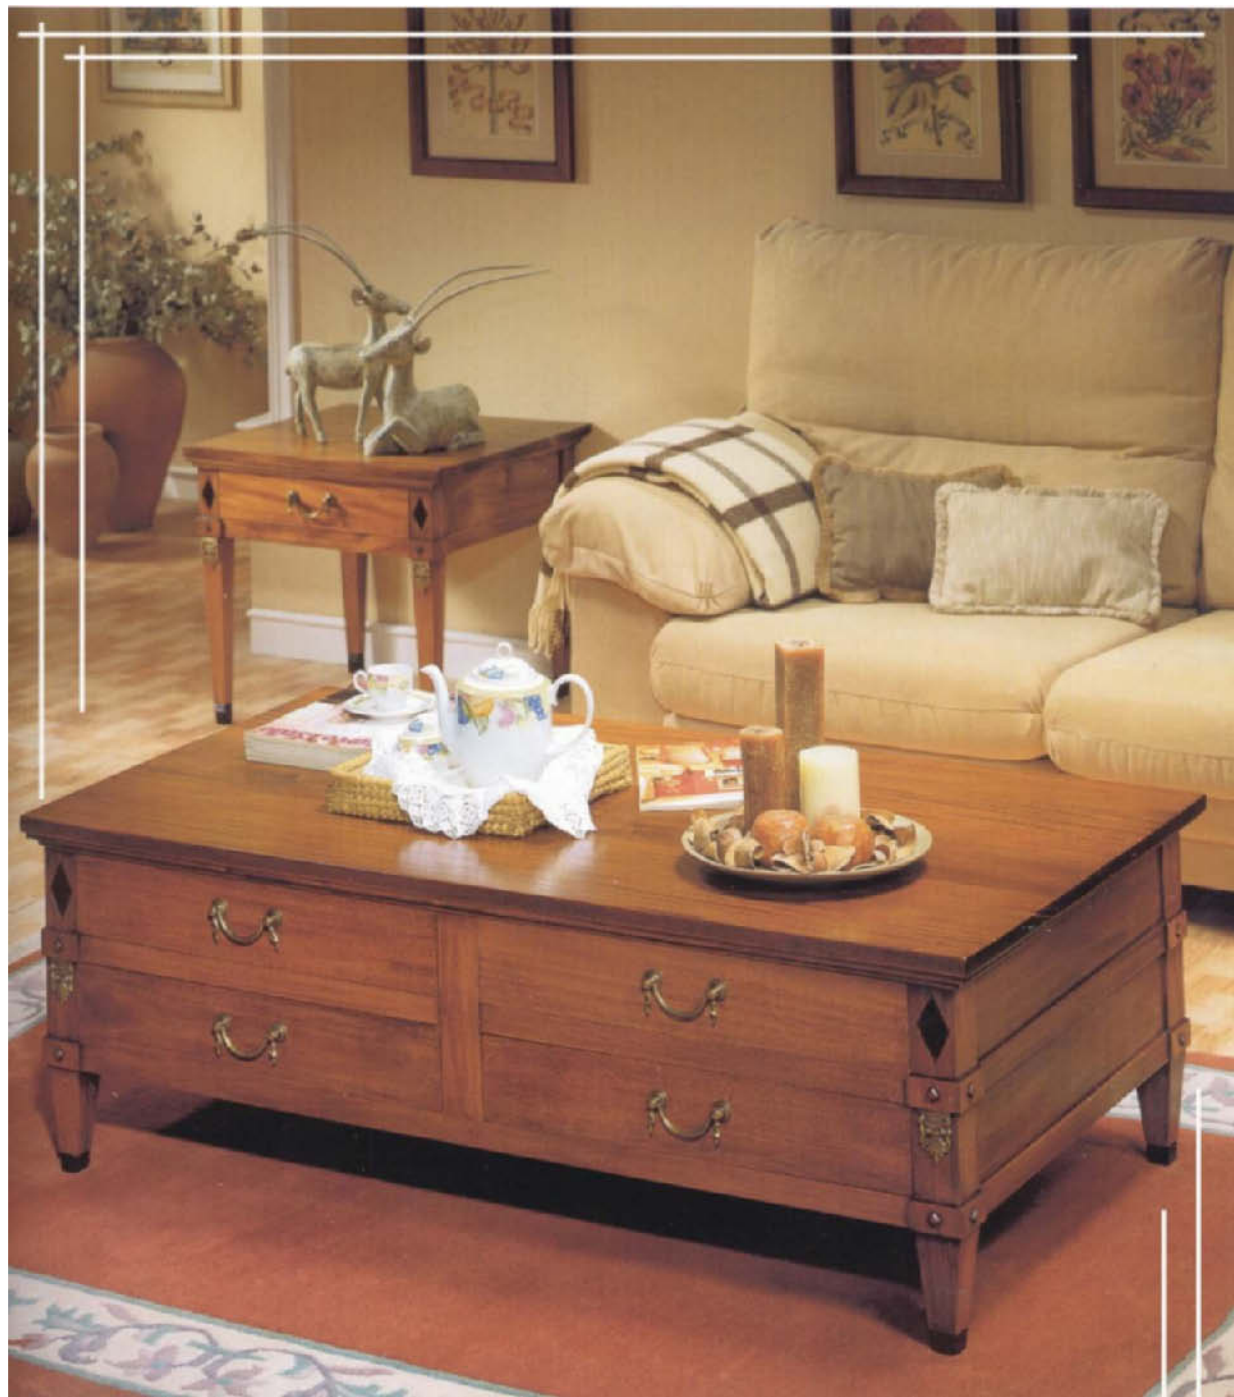

Xavier Furniture

•Une acquisition de reve'.

Louis Henri

▲ **Louis Henri Side Table 1dw**
LHST1 – w60 x d60 x h55 **-(Order Only)**

▲ **Louis Henri Coffee Table 8 Draws**
LHCT8.120 – w120 x d60 x h48 **-(Order Only)**
LHCT8.140 – w140 x d80 x h48 **-(Order Only)**