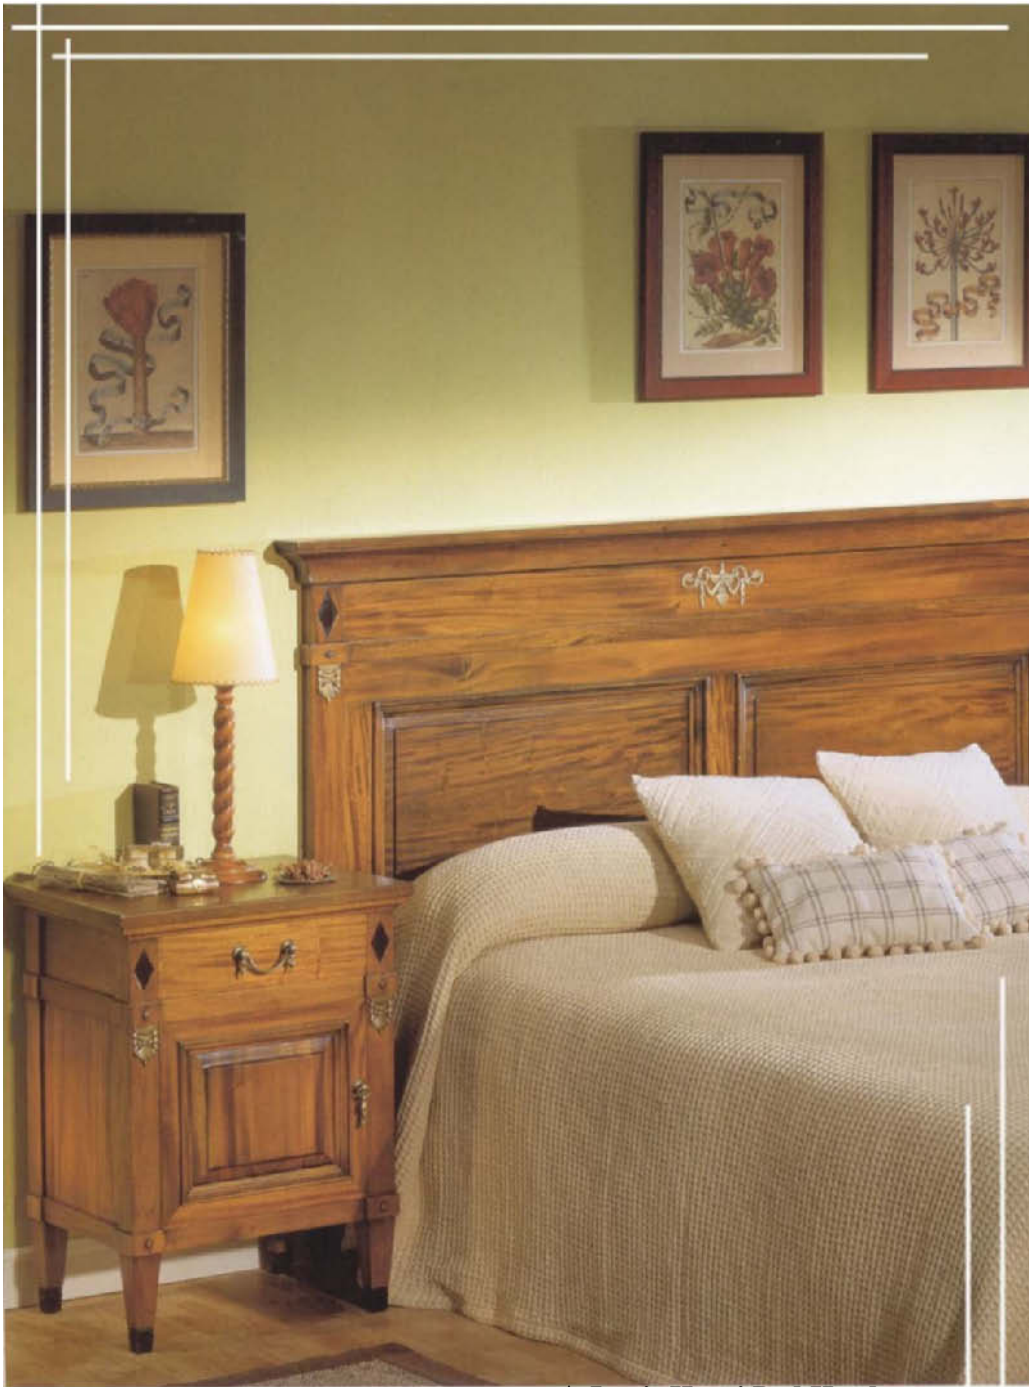

# Xavier Furniture

•Une acquisition de reve'•

*Louis Henri*

**Louis Henri Bedside Cabinet**  
LHBSC w52 x d42 x h69

▲ **Louis Henri Bed Head**

LHBHBK – King w205 x d9 x h122

LHBHB – Queen w175 x d9 x h122

LHBHD – Double w155 x d9 x h122-**(Order Only)**