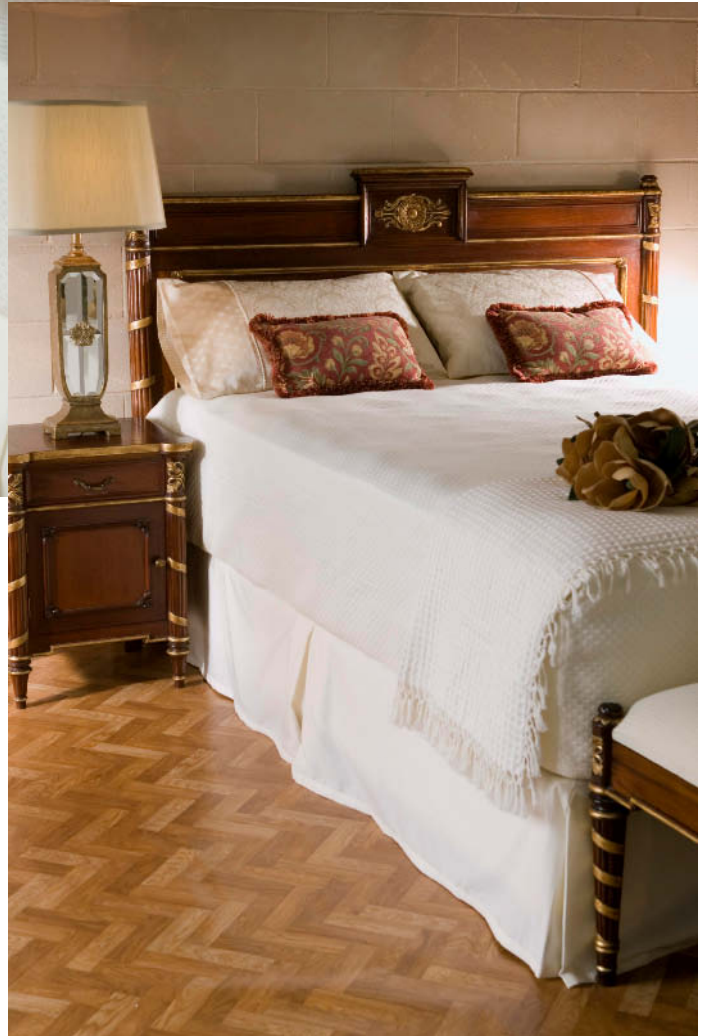

# Xavier Furniture

•Une acquisition de reve'.

*Bella*

**Bella Bed Head**  
(Queen) BLBH – w165 x d7 x h127

Left – Soft Green & Gold

Above – Melissa Stain

Right – Melissa Stain and Gold

# Xavier Furniture

•Une acquisition de rêve'.

*Bella*

BLBQ-M  
Bella Bed Queen Size  
w.164 d.205 h.127