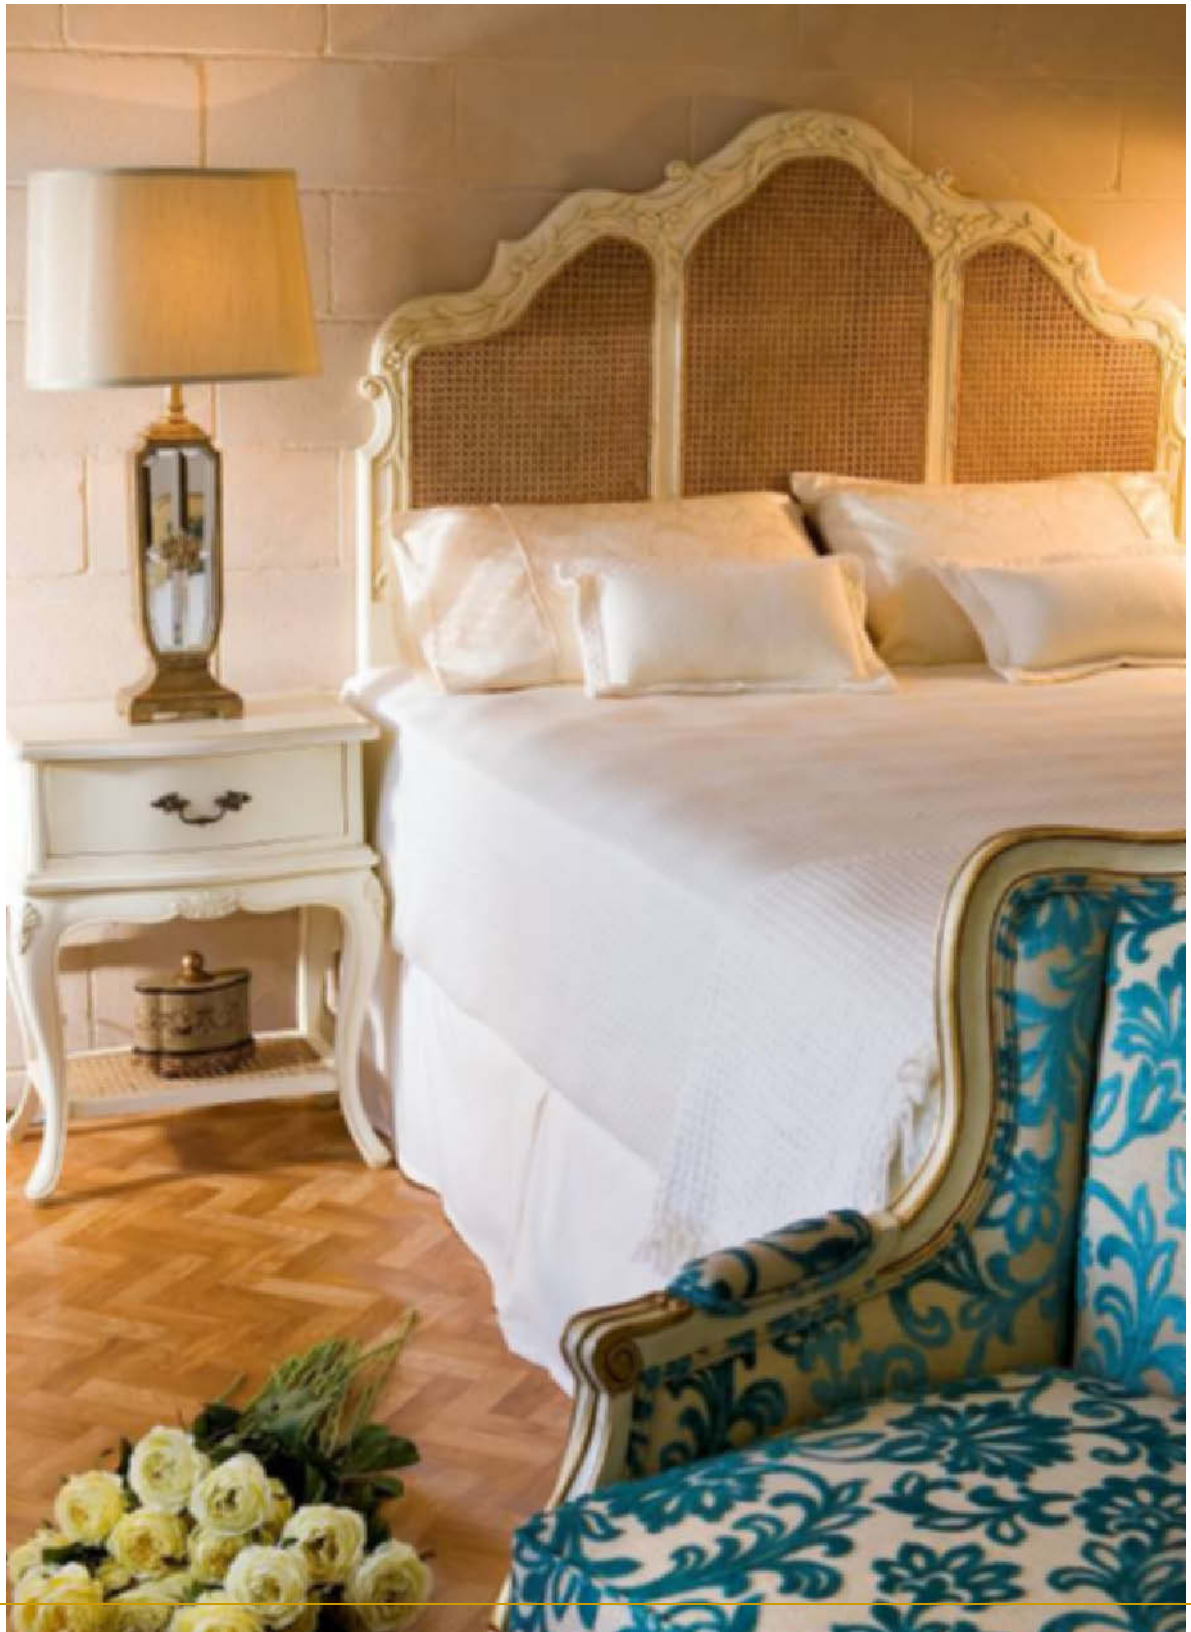

Xavier Furniture

•Une acquisition de rêve•

Provence Bedroom