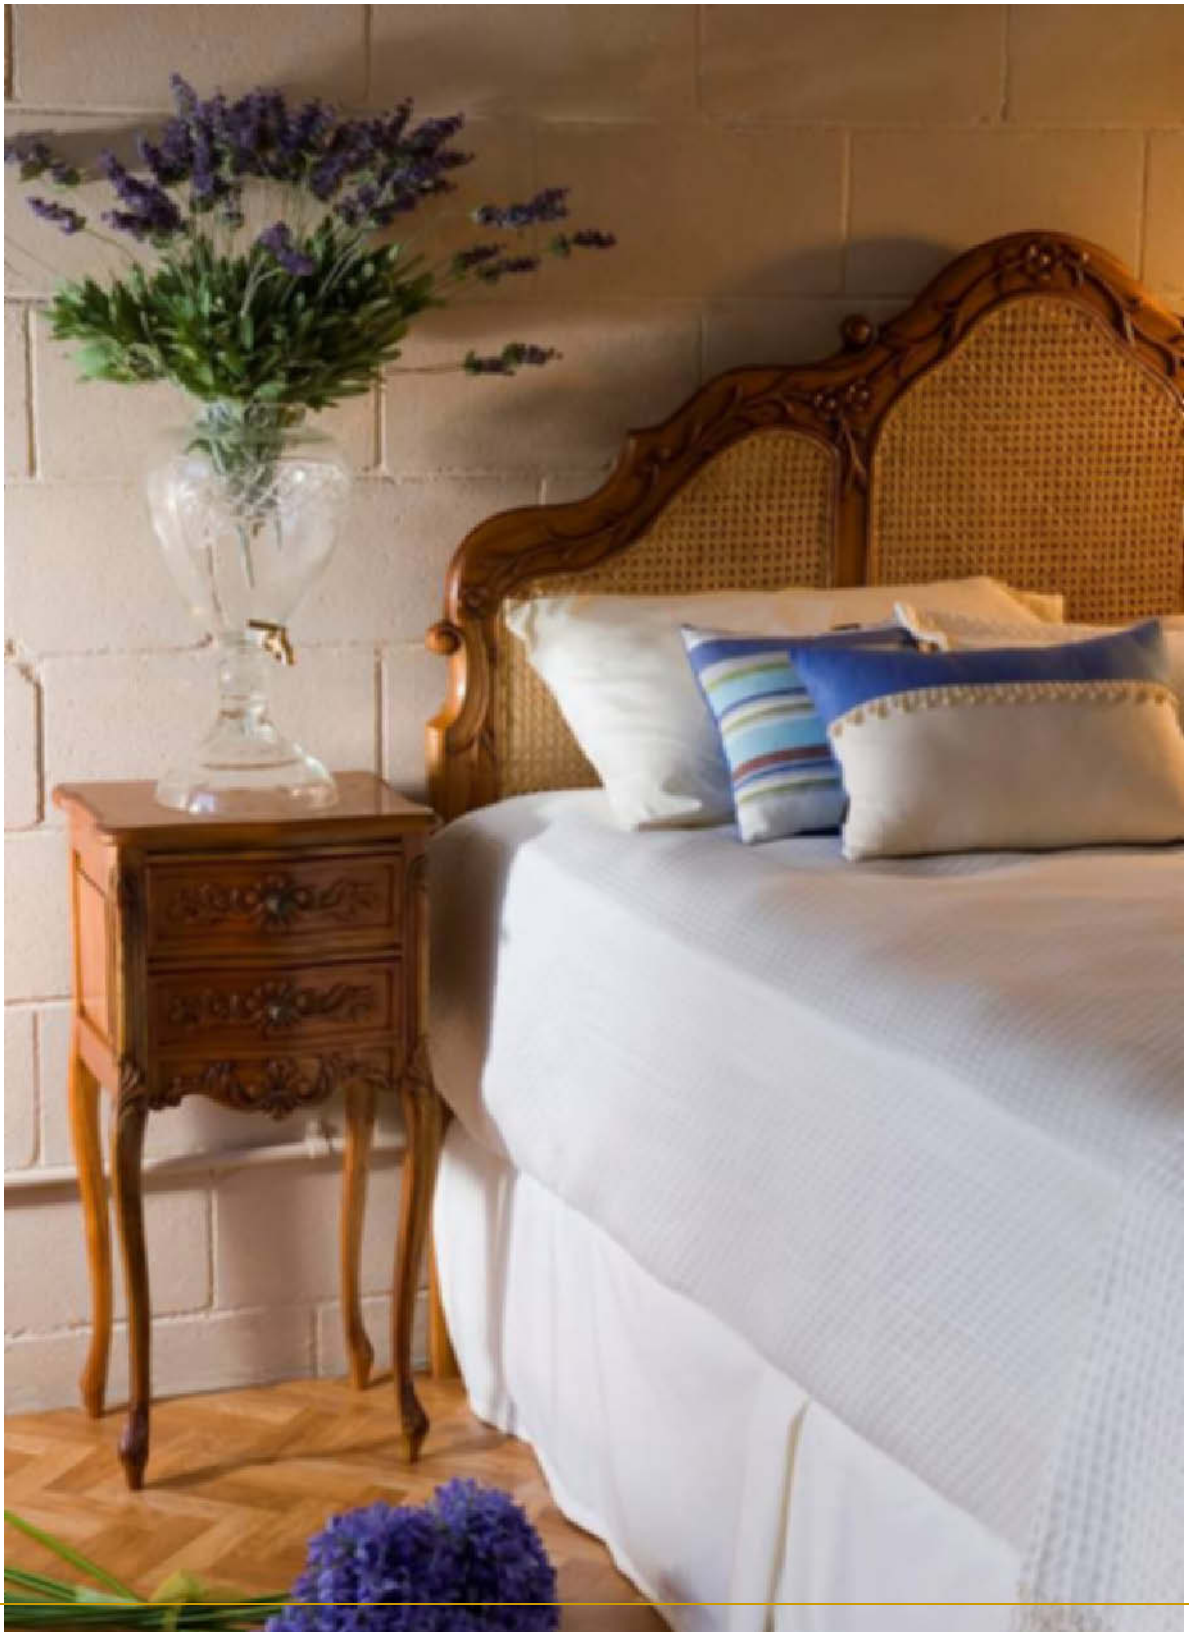

Xavier Furniture

Provence Bedroom

•Une acquisition de reve'.