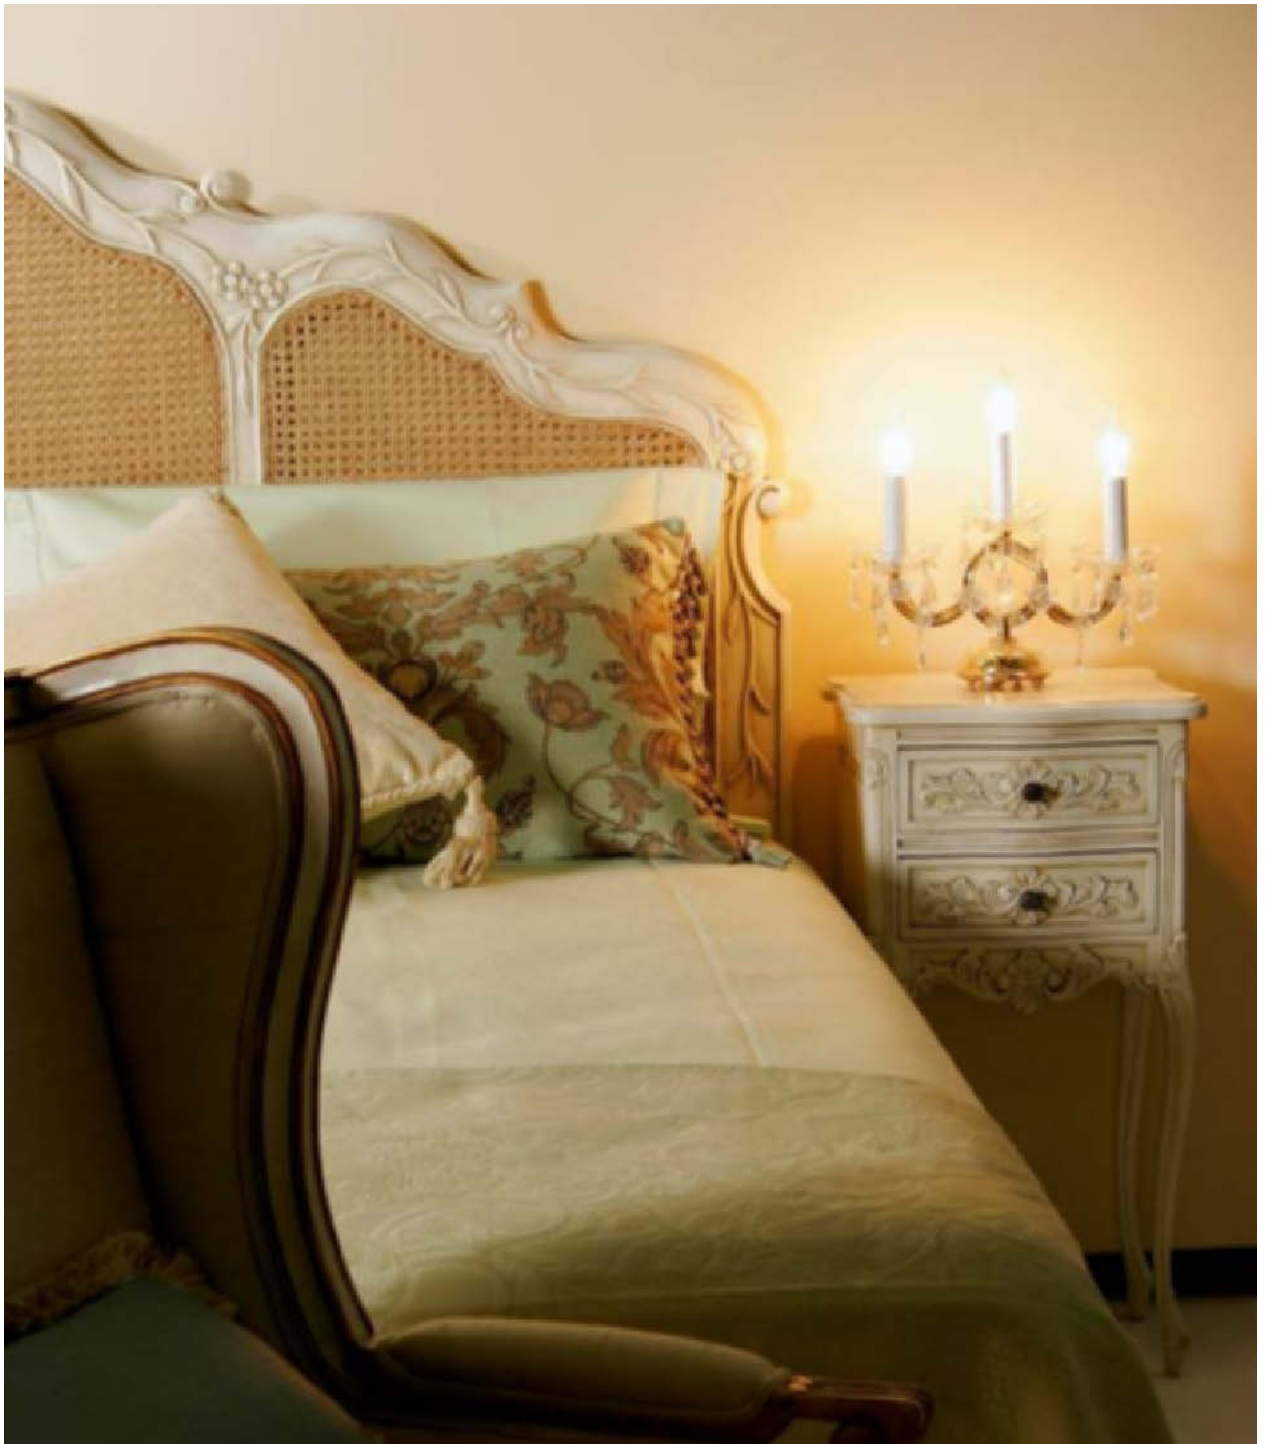

Xavier Furniture

Provence Bedroom

•Une acquisition de reve'.