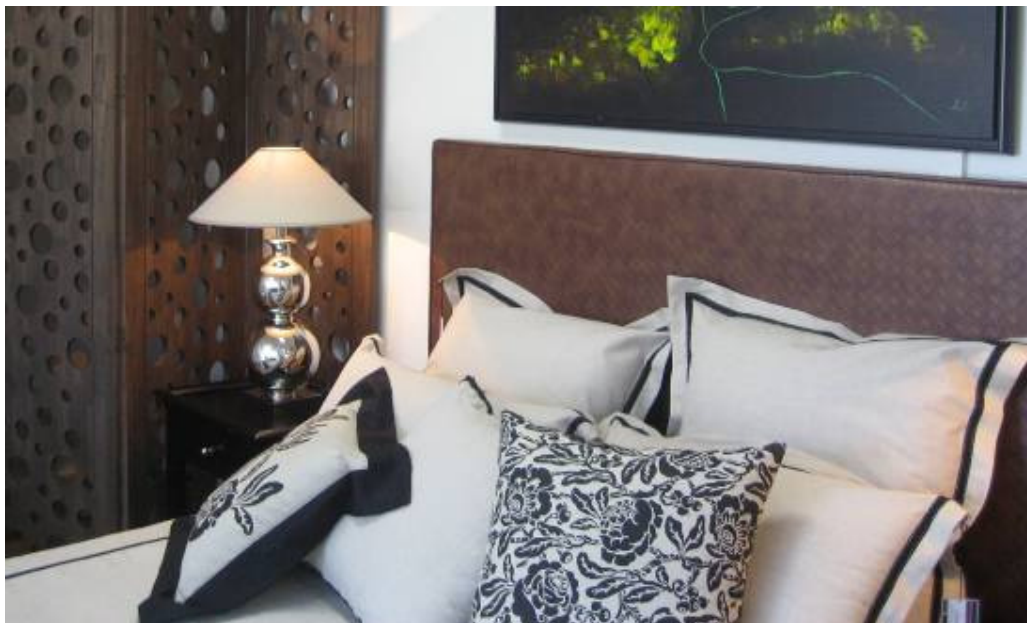

House of Collections & Xavier Furniture - Sofa Range

Bed Heads & Accessories

	Product Code	Meterage (plain fabric)	Width (mm)	Depth (mm)	Height (mm)
Upholstered Bedhead Std King	S-BHK	2.5	1900	50	750
Upholstered Bedhead Std Queen	S-BHQ	2.25	1600	50	750
Upholstered Bedhead Std Double	S-BHD	2.0	1400	50	750
Upholstered Bedhead Std Single	S-BHS	1.5	1000	50	750
Custom Bedheads	Please submit quote request inc sketch of shape required				
Custom Ottomans	Please submit quote request inc sketch & dimensions required				
Scatter Cushion 55cm	S-SCA55	0.6m	550		550
Scatter Cushion 40cm	S-SCA40	0.45m	400		400

Admin, Warehouse & Postal Address:

Unit 1 / 5 – 7 Cairns Street
Loganholme Qld 4129

All Enquiries: 07 3806 5370

Fax: 07 3209 6688

Email: info@houseofcollections.com.au

Trade Showroom:

43 Brookes Street
Bowen Hills Qld 4006

ABN 11 105 408 786